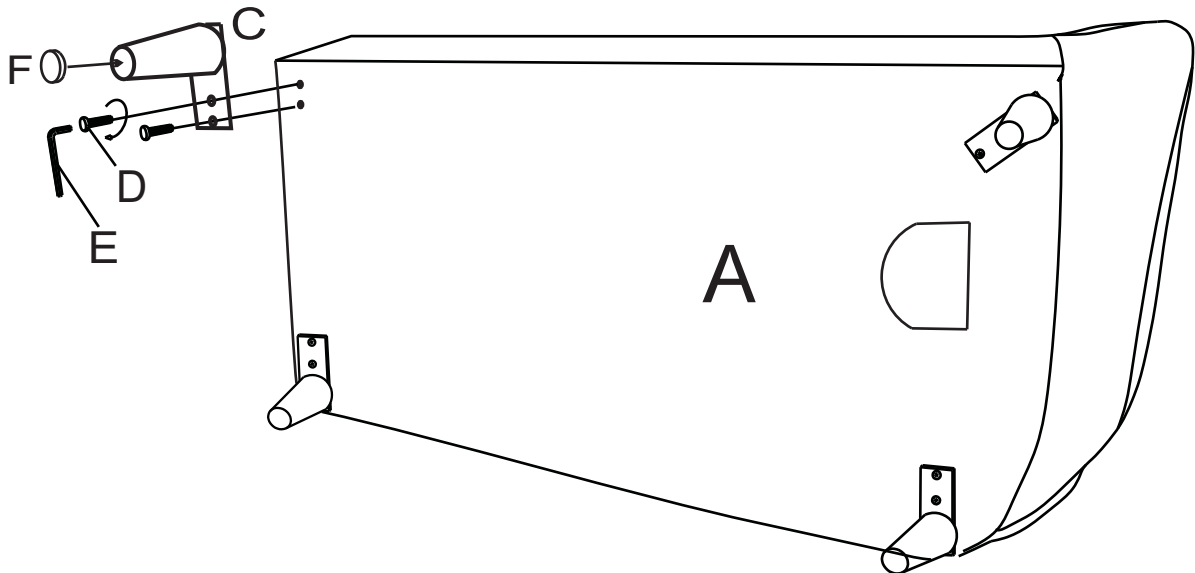

— A

— B

C*8PCS

D*16PCS
φ6*25

E*2PC
M4*70mm

F*16PCS
φ32mm

Step 1

C. D. E. F