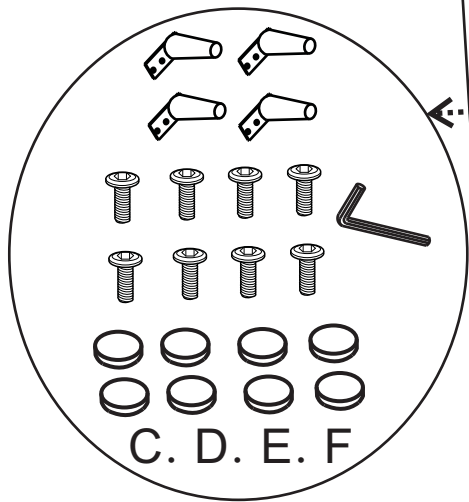

# Ria 2-seater RHF+ chaise LHF

— A

— B

C\*8PCS

D\*16PCS  
φ6\*25

E\*2PC  
M4\*70mm

F\*16PCS  
φ32mm

### Step 1

C. D. E. F

---

Step 3

---

Step 4