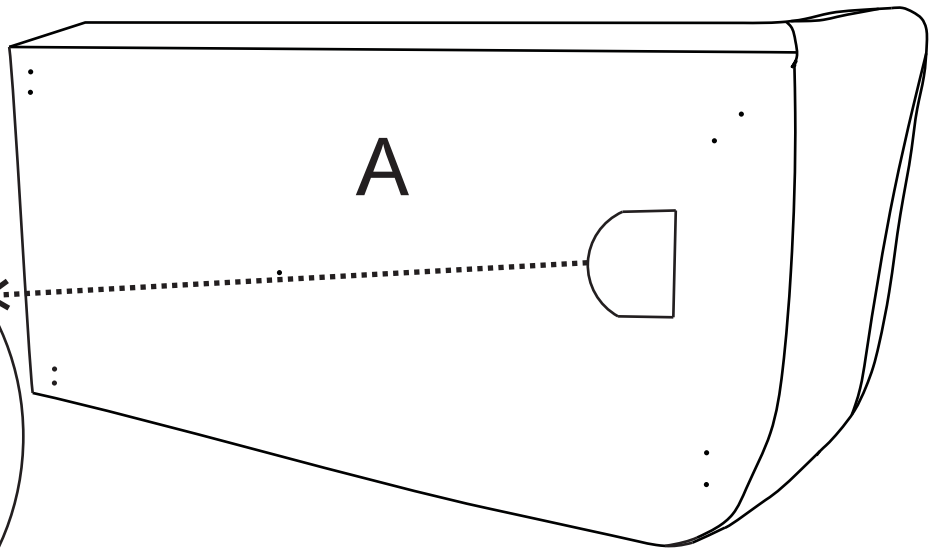

Step 1

C. D. E. F