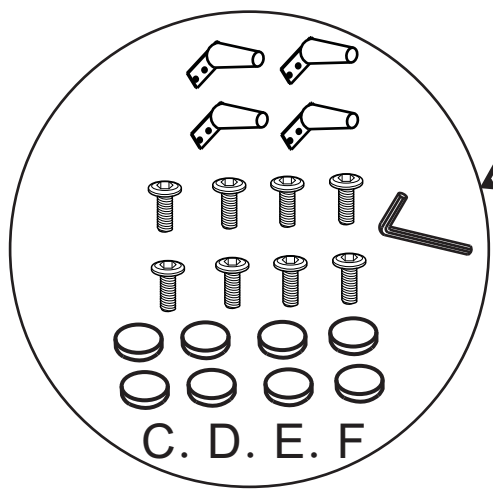

# Ria 2-seater RHF+ chaise LHF

— A

— B

C\*8PCS

D\*16PCS  
φ6\*25

E\*2PC  
M4\*70mm

F\*16PCS  
φ32mm

### Step 1

C. D. E. F

---

Step 3

---

Step 4