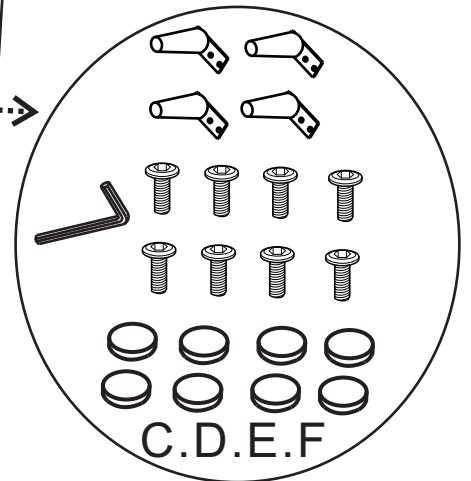

Ria 2-seater LHF+ chaise RHF

C*8PCS

D*16PCS
φ6*25

E*2PC
M4*70mm

F*16PCS
φ32mm

Step 1

Step 3

Step 4