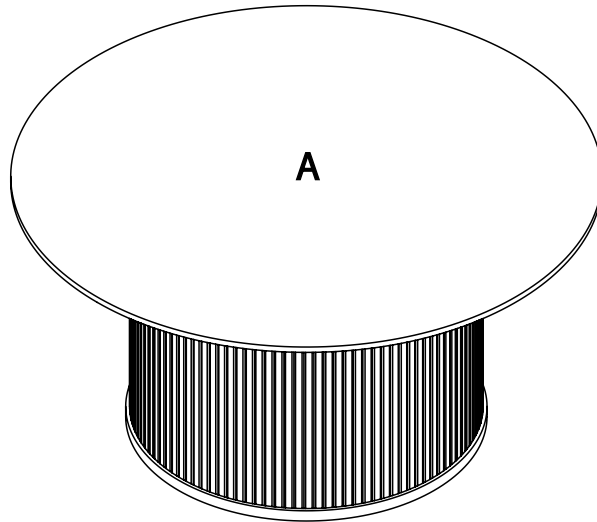

Focus Coffee Table Assembly Instruction

1057857

D900 x h450

Hardware

01 / x8

Furniture parts

Step 1