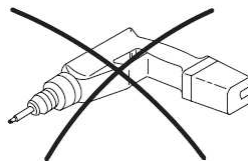

Venlig hilsen
ILVA

Anbefalet:

Dear Customer

Congratulations on your new purchase.
Follow this advice and get the best Result when assembling the product.

Read the instruction carefully before you start.
Get help, if two persons are required for assembly.
Make sure, you have all parts on the total material list.
Work on a soft, flat surface to avoid any damage to the finish.
Follow the assembly instruction.
Tighten the furniture joints after a Month.
Keep the assembly instruction.

Allocate good time

Some furniture can be assembled in minutes. Others – e.g. products in several parts – can take more than an hour to finish. Make sure to allocate good time or divide up the work.

If any parts are missing or you have questions for the Assembly instruction contact support at ilva.dk.

Best regards
ILVA

Recommended:

Tools needed

Don't use!!!

ILVA

TOTAL MATERIAL LIST, HARDWARE

A1 / x1	A / x4	B / x4
<p>no 145</p>  <p>180 φ 25</p>	 <p>M8x20</p>	 <p>8,5x22</p>
B1 / x1	C / x1	D / x1
<p>no 141</p>  <p>180 ø48/32</p>	 <p>Ø45x3</p>	 <p>φ30x2</p>